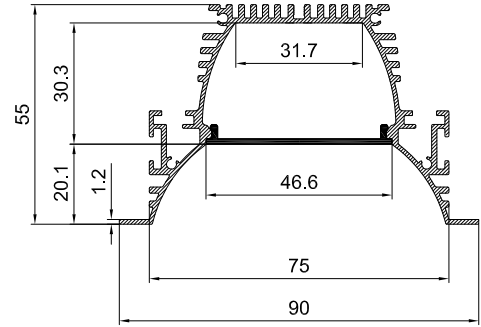

Color 

Unit: mm

Features:

1. Model: HL-A022
2. Material: AL6063+PC
3. Surface: Anodized/Painting
4. Lighting source width: 32mm
5. Length: 4m/max
6. Installation: For offices, conference rooms, supermarkets, home lighting, etc.

Accessory:

End cap

Connector

Mounting Clip

Installation: